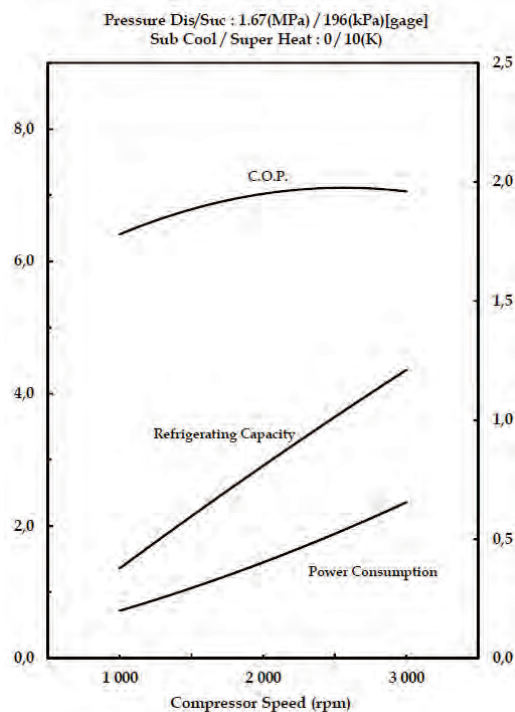

Electric AC Compressor

**Electric AC-Compressor 50cc Scroll, 24V (24-72V), Weight 4kg,
Torque max 15Nm, Max 8000rpm, 0-5V**

Refrigerant Capacity	Rpm
1,0 kW	720
2,2 kW	1500
3,1 kW	2240
3,9 kW	2700
Current(I) (7bar/3bar)	
10,6 A	720
29,0 A	1500
47,0 A	2240
58,0 A	2700

Part No	Voltage	Nominall/Max Power	Dissipation factor (mW/°C)	Thermal time constant(s) ^{*3}	Rated power at 25°C (mW)	Operating temp. Range (°C)
500222	24V (24-72V)	3/6 kW	0.7	5	3.5	-50 90

Online
www.coolpro.com
www.sunairusa.com
www.sunaireurope.com