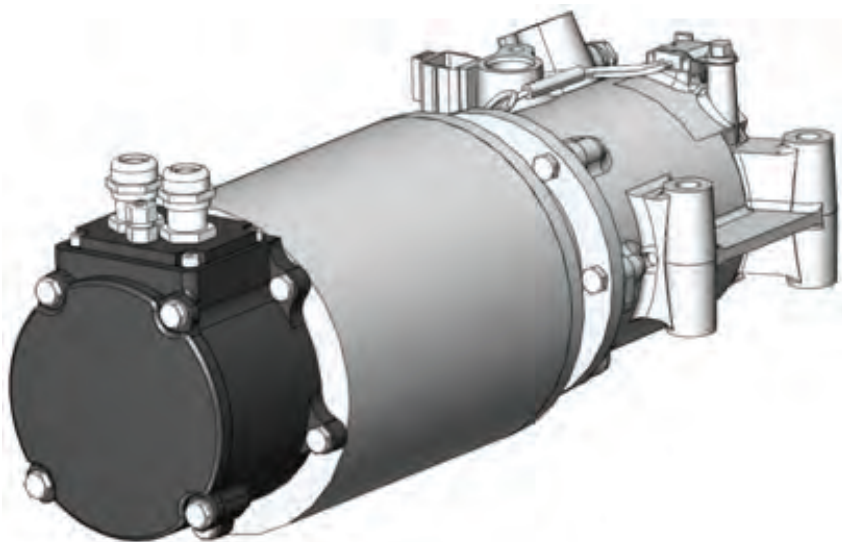

Electric AC Compressor

**Electric AC-Compressor 50cc Scroll, 24V (24-72V), Weight 4kg,
Torque max 15Nm, Max 8000rpm, 0-5V**

Refrigerant Capacity	Rpm
1,0 kW	720
2,2 kW	1500
3,1 kW	2240
3,9 kW	2700
Current(I) (7bar/3bar)	
10,6 A	720
29,0 A	1500
47,0 A	2240
58,0 A	2700

Part No	Voltage	Nominall/Max Power	Dissipation factor (mW/°C)	Thermal time constant(s) ^{*3}	Rated power at 25°C (mW)	Operating temp. Range (°C)
500222	24V (24-72V)	3/6 kW	0.7	5	3.5	-50 90

Online
www.coolpro.com
www.sunairusa.com
www.sunaireurope.com